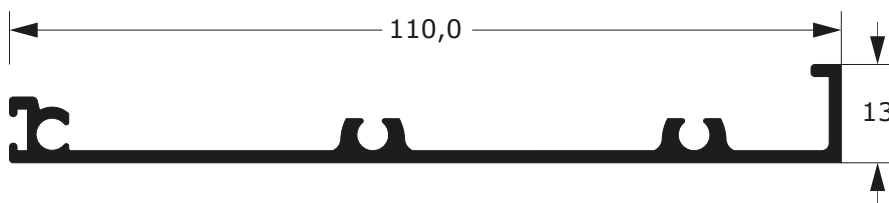

MN-002

0,669 Kg/m