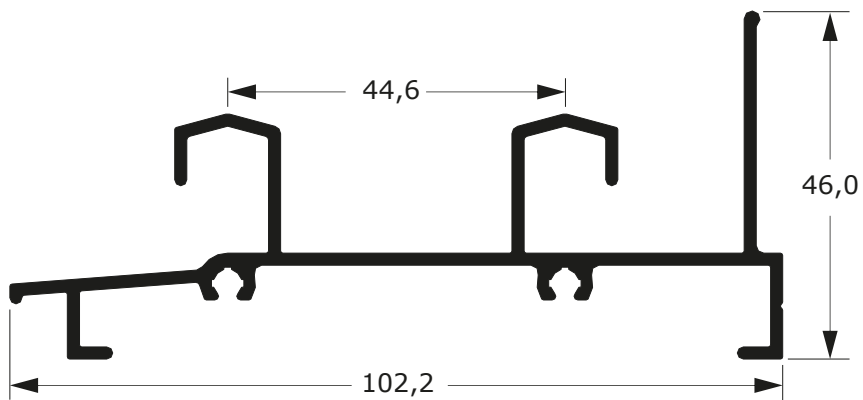

DLG-047

1,123 Kg/m

LINHA GOLD

46

Faça o seu pedido
19 3911-8555