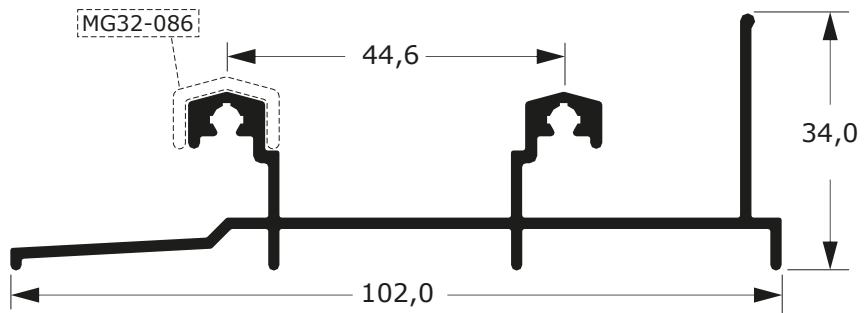

MG32-611

0,934 Kg/m