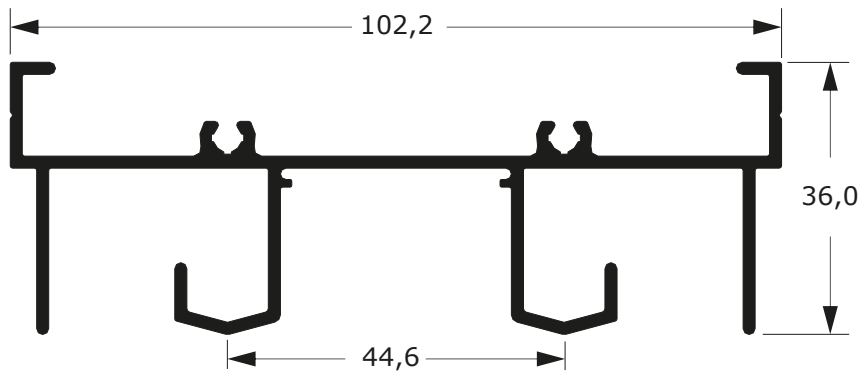

44

Faça o seu pedido
☎ 19 3911-8555

DUAL
ALUMÍNIO

**LINHA
GOLD**

The section header "LINHA GOLD" is centered on the page. It is flanked by two decorative graphic elements, one above and one below. Each element consists of a yellow horizontal bar with a dark blue bar overlapping it from the bottom, creating a layered, ribbon-like effect.