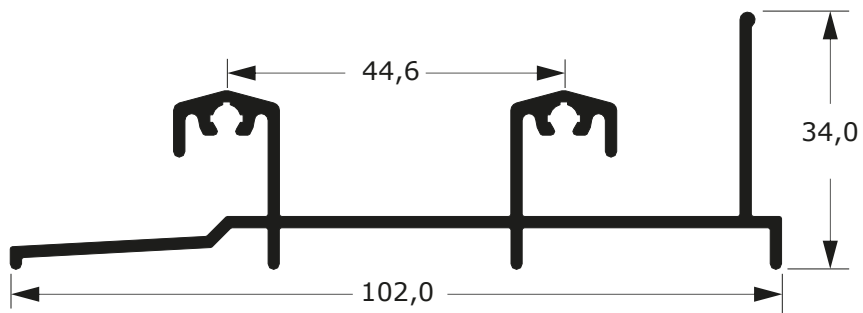

MG32-610

0,957 Kg/m