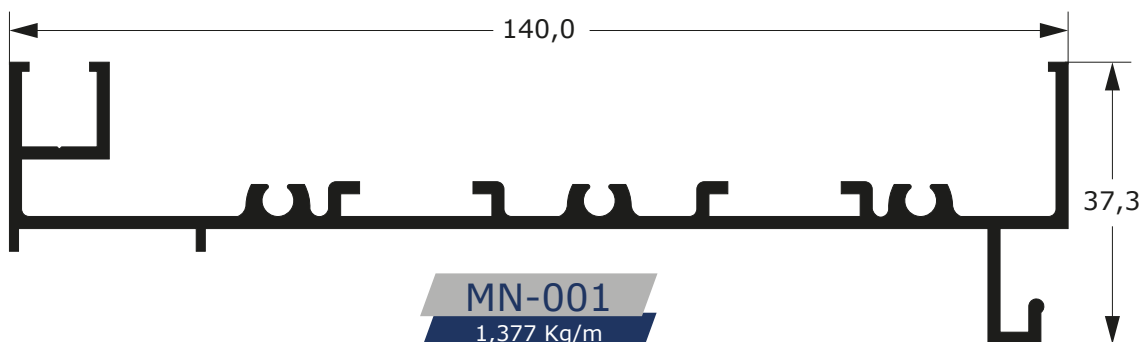

MN-001

1,377 Kg/m