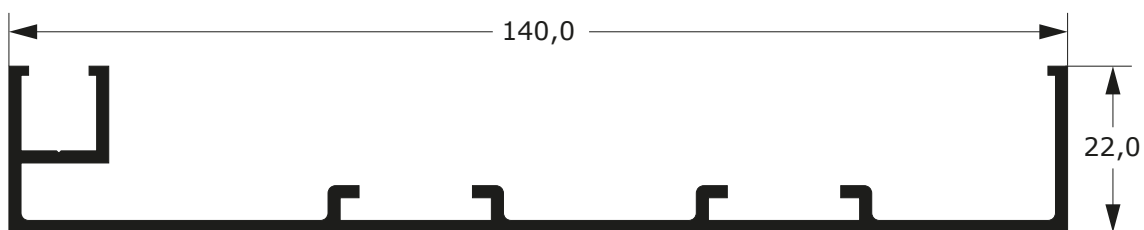

MN-003

1,093 Kg/m

LINHA SUPREMA

44

Faça o seu pedido
☎ 19 3911-8555

DUAL
ALUMÍNIO